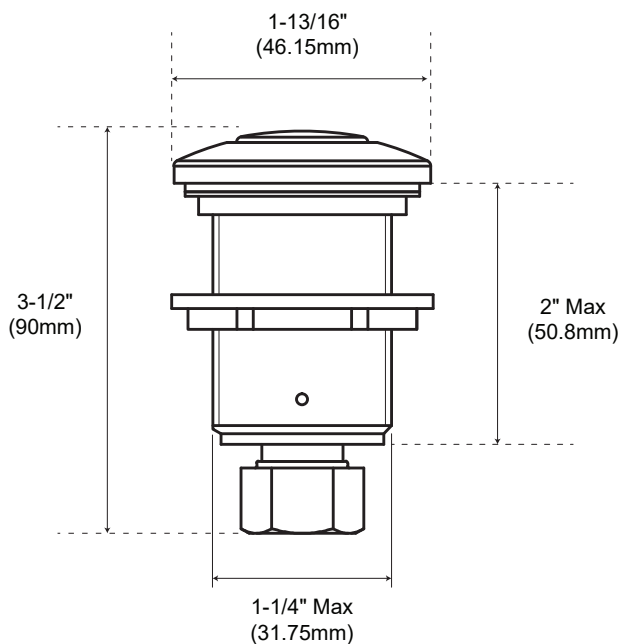

Product Specifications

* All measurements are nominal. Please verify before actual installation.

Warranty and Codes

This product comes complete with installation, operating, care and maintenance instructions. This PROFLO product carries a 1-year warranty.